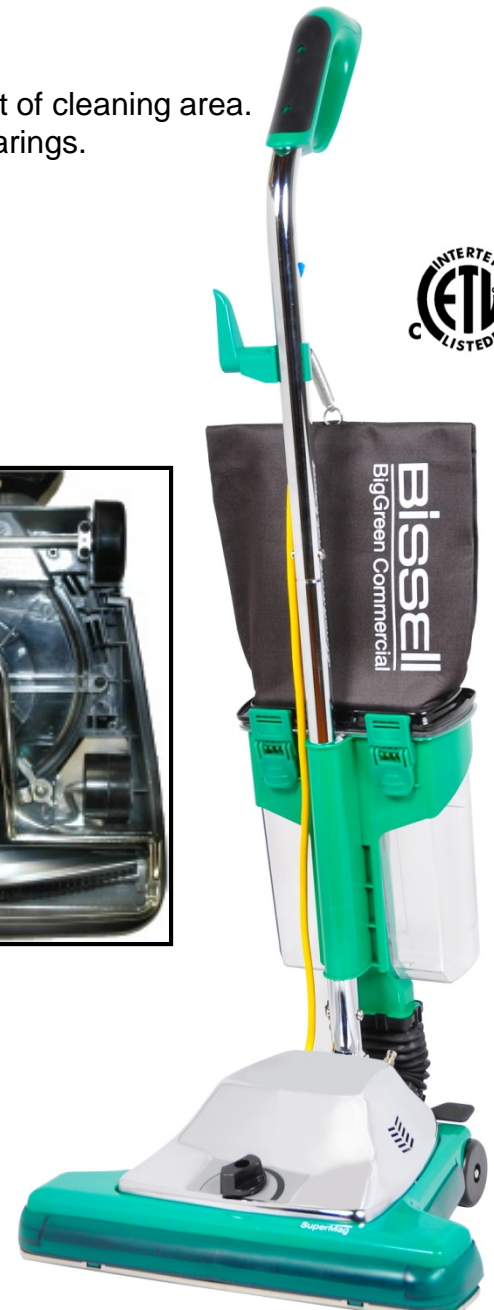

Bissell®

BigGreen Commercial®

16" ProCup Upright

- Powerful 870-watt motor.
- Heat overload protection system.
- Reinforced fan (Virtually Indestructible with life time warranty).
- Comfort Grip handle for easy use.
- Dirt cup design.
- 50 foot long power cord with cord strain relief allows for 100 feet of cleaning area.
- Aluminum roller brush with four bristle strips and double ball bearings.
- 16" cleaning path.
- Large rear wheels make transportation easy.
- 6 position manual carpet height adjustment.
- Chrome metal hood with "V" shaped motor vents.
- Reinforced see-thru fan chamber for fast cleaning.
- Metal on / off foot switch.
- Metal foot release pedal made from hardened steel.
- Metal bottom plate.
- Magnet bar.
- 1 year warranty

Specifications

Model:	BG102DC
Motor:	870 watt
Motor Hood:	Chrome
Handle:	Comfort Grip
Vacuum Width:	16 inches
Weight:	17.5 lbs.
Power Cord:	50 feet
Dirt Cup:	Yes
Roller Brush:	Aluminum
Brush Drive:	Belt
Carpet Height Adjustment:	Yes
Magnet Bar:	Yes
UPC:	011120164701