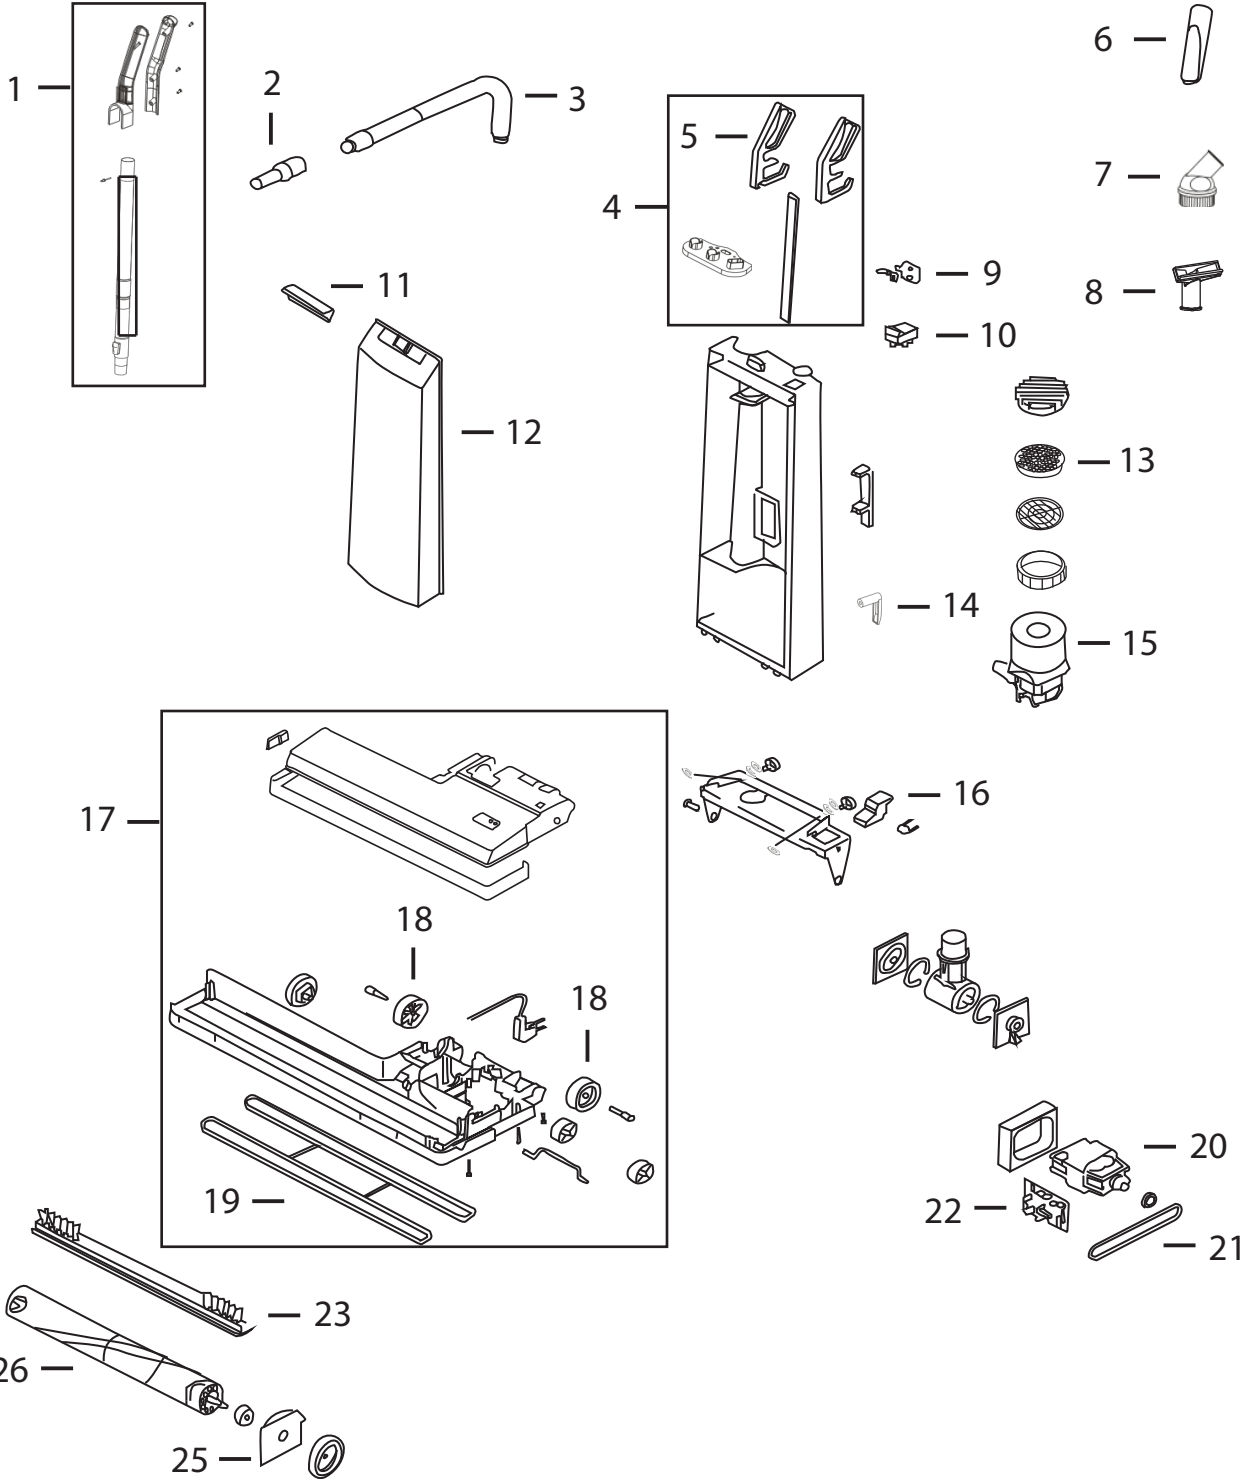

BG11

BGUPRO18T

BISSELL Big Green Commercial BG11

Model BGUPRO18T Hard Body Upright Extended Foot

KEY	PART NO	DESCRIPTION
1	2037762	Metal Telescoping Extension Wand
2	2031664	Hose End
3	2037764	Hose Assembly (Black)
4	2037763	Handle Assembly
5	2031660	Handle Left and Right (Black)
6	2037760	Crevice Tool
7	2037761	Dusting Brush
8	2037860	Upholstery Tool
9	2037784	Cable Restrain
10	2037821	Power Switch (Green)
11	2031669	Door Locker
12	2037776	Front Door Assembly (Green)
13	2037769	Filter Assembly
14	2037775	Cable Hook External
15	2037765	Vacuum Motor
16	2031668	Locking Pedal (Yellow)
17	2037773	Foot Assembly
18	2037768	Wheel Assembly
19	2037770	Bottom Sole Plate Screws
20	2037766	Foot Motor
21	2037771	Belt
22	2037772	Circuit Board
23	2037758	Brush Strip Pack
24	2031678	Roller Support Right (Open)
25	2031677	Roller Support Left (Closed)
26	2037745	Brush Roller Assembly UP 430 w/ Strip
XX	2037744	Paper Bag (10 pack)
XX	2037767	Cable Cord USA (Yellow)
XX	2037779	Latch Break (Black)
XX	2031661	Hose Clip w/ Lip (Black)
XX	2031662	Hose Cuff 32mm (Black)
XX	2031663	Hose Coupling w/o Seal (Black)
XX	2031665	Metal Ring Diameter 30mm
XX	2031666	3 Pole Model CSA
XX	2031667	Seal Front Door
XX	2031670	Short Left Side Screw
XX	2031671	Bearing Bus Long
XX	2031672	Front Castor Shaft Fixing Plate
XX	2037774	Thumb Screw Assembly
XX	2037778	Detent Switch
XX	2037780	Door Restrain (Green)
XX	2037777	Locking Pedal Assembly (Yellow)
XX	2031673	Rear Castor w/ Bearing Up
XX	2031674	Rear Castor Shaft 7.95mm
XX	2031675	Brush Motor
XX	2031676	Brush Driver