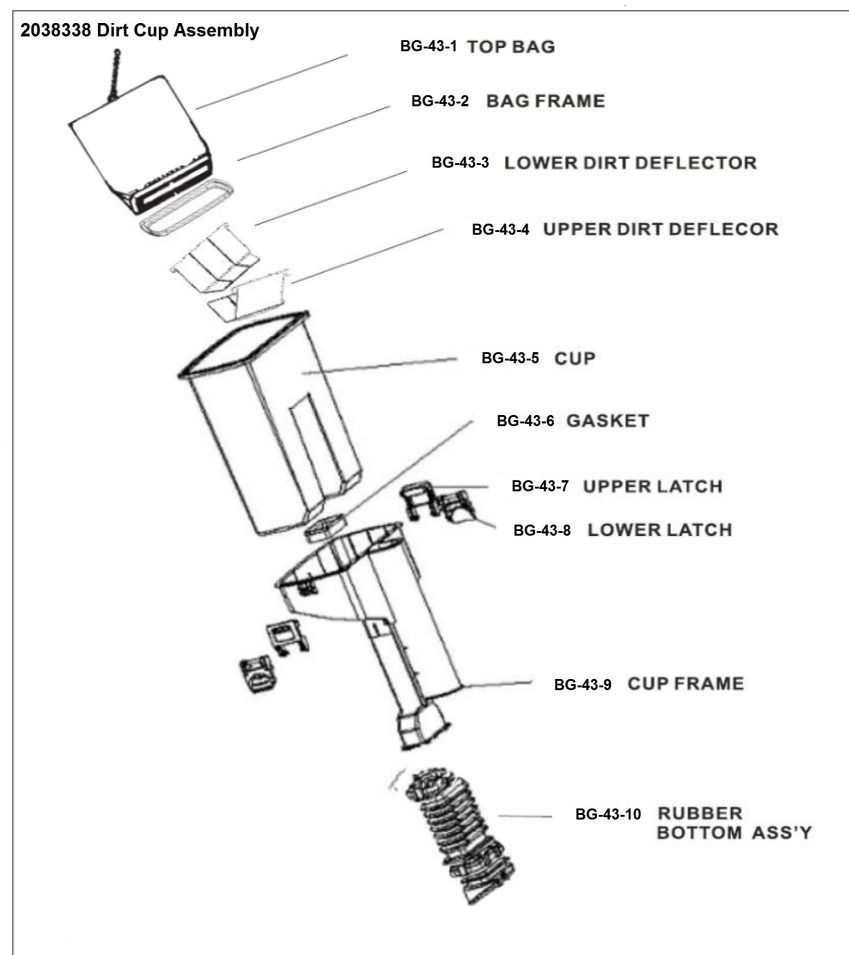

# Bissell BigGreen Commercial

ProCup Model BG101DC

KEY	PART NO	DESCRIPTION
1	2037848	Cord Retainer Set
2	2038328	Handle Tube Assy Upper w/Handle Grip (does not come with nut & bolt)
3	2037853	Cord Yellow, 50 FT
4	2038304	Height Adjustment Knob
5	2038301	Hood, Chrome w/ Name Plate
6	2038312	Switch, Push
7	2038329	Handle Tube, Lower
8	2037828	Motor Assembly
9	2038313	Gasket, Motor
10	2037847	Fan
11	2038331	Handle Socket Assy w/ Spring
12	2038318	Bumper 12"
13	2038316	Cover, Fan Chamber
14	2038308	Foot Pedal
15	2037843	Belt
16	2038310	Base Assy 12" w/ magnet
17	2038321	Front Wheel (qty 1)
18	2037842	Rear Wheel & Axle Assembly
19	2038320	Rear Wheel (qty 1)
20	2037855	Brush Assembly AL, 12"
21	2038336	Plate Assy, Bottom, 12"
xx	2038338	Dirt Cup Assembly
xx	BG-43-10	Rubber Bottom Assembly, Dirt Cup
xx	BG-43-1	Spring, Bag
xx	2038302	Bushing, Strain Relief
xx	2038303	Screw, Shoulder
xx	2038305	Air Inlet Duct (RH)
xx	2038307	Spring, Foot Pedal
xx	2038309	Spring, Hood
xx	2038314	Air Inlet Duct (LH)
xx	2038315	Spring, Adapter Retainer
xx	2038322	Carbon Motor Brush
xx	2038324	Base Assy, Motor
xx	2037950	Bristle Strip, 12"
xx	2038326	Rubber Cap Ends for all Rollers
xx	2038327	Fan Washer
xx	1600498	Nut & Bolt Set
xx	2038317	Magnet (qty 1)