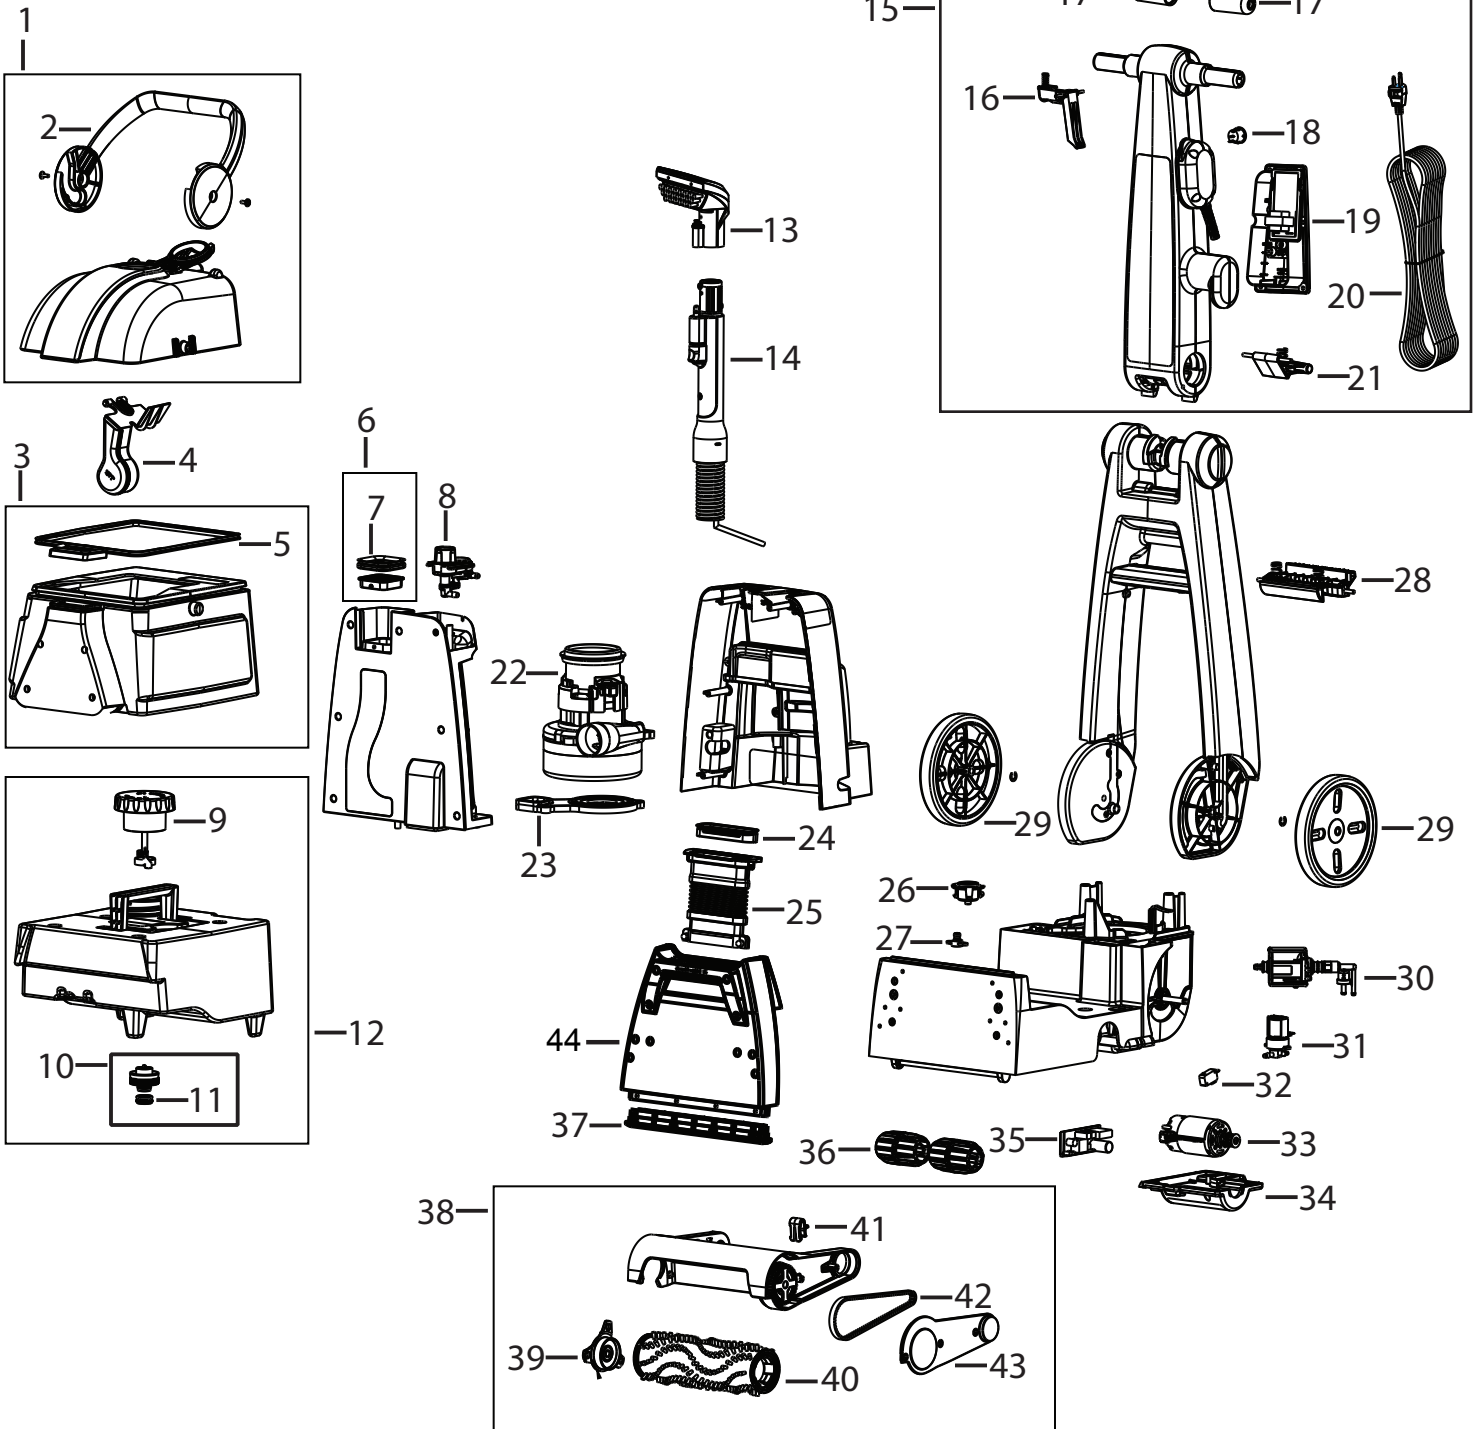

Big Green Clean Machine

BG10 Series

Big Green Clean Machine Rental

BG10 Series

KEY	PART NO	DESCRIPTION	KEY	PART NO	DESCRIPTION
1	2037449	Water Seperator Assembly - Green	28	2037441	Lower Handle Detent Assembly - Green
1	2037521	Water Seperator Assembly - Purple	28	2037520	Lower Handle Detent Assembly - Purple
2	2037450	Water Seperator Handle Assembly	29	2037447	Wheel Assembly w/E-Clip
3	2037452	Dirt Tank Assembly - Green	30	2037433	Pump Assembly
3	2037517	Dirt Tank Assembly - Purple	31	2037436	Solenoid Valve
4	2037451	Float	32	2036759	Microswitch - Brush
5	2037453	Dirty Tank Gasket	33	2037431	Foot Motor Assembly
6	2037463	Upper Housing Filter Assembly	34	2037466	Brush Motor Cover Assembly
7	2037468	Vac Motor Duct Gasket	35	2037434	Circuit Board Assembly - Foot Motor
8	2037439	Flow Indicator Assembly	36	2037469	Base Roller
9	2037455	Clean Tank Cap Assembly	37	2037530	Nozzle Assembly
10	2036675	Cap & Insert Assembly - Water Tank	38	2037462	Brush Carriage Assembly
11	2036679	Autoload Gasket	39	2037459	Brush Endcap
12	2037454	Clean Tank Assembly	40	2037458	Brush
12	2037518	Clean Tank Assembly - Purple	41	2037470	Brush Carriage Clip
13	2036654	6" Upholstery Tool - Clear Lens	42	2037460	Belt
13	2037444	6" Upholstery Tool - Opaque Lens	43	2037461	Brush Carriage Plate Assembly
14	2037443	Hose Assembly w/Screwed on 6" Tool	44	2037741	Nozzle Assembly Body
14	2037523	Hose Assembly (No Tool Attachment)	xx	2037438	Internal Tubing - 3 feet
14	2037524	Hose Assembly w/Deep Reach Tool	xx	2037442	Hose Bag
15	2037446	Handle Assembly w/Hour Meter - Green	xx	2037467	Special Screw Pack
15	2037522	Handle Assembly w/Hour Meter - Purple	xx	2037516	Black Deep Reach Tool (picture)
16	2037464	Spray Trigger			
17	2037448	Handle Grip Assembly (1)			
18	2037435	On/Off Switch			
19	2037437	Hour Meter Assembly			
20	2037445	Cord Assembly			
21	2037440	Upper Handle Detent Assembly - Green			
21	2037519	Upper Handle Detent Assembly - Purple			
22	2037432	Vacuum Motor Assembly			
23	2037465	Motor Mount Assembly			
24	2037456	Nozzle Gasket			
25	2037457	Nozzle Assembly			
26	2037429	Receiver Screen			
27	2037430	Spray Tip w/Screw			
Bissell Commercial (U.S.) Phone: 1-800-242-1378 Fax: 1-877-672-4566 bissellcommercial.com					