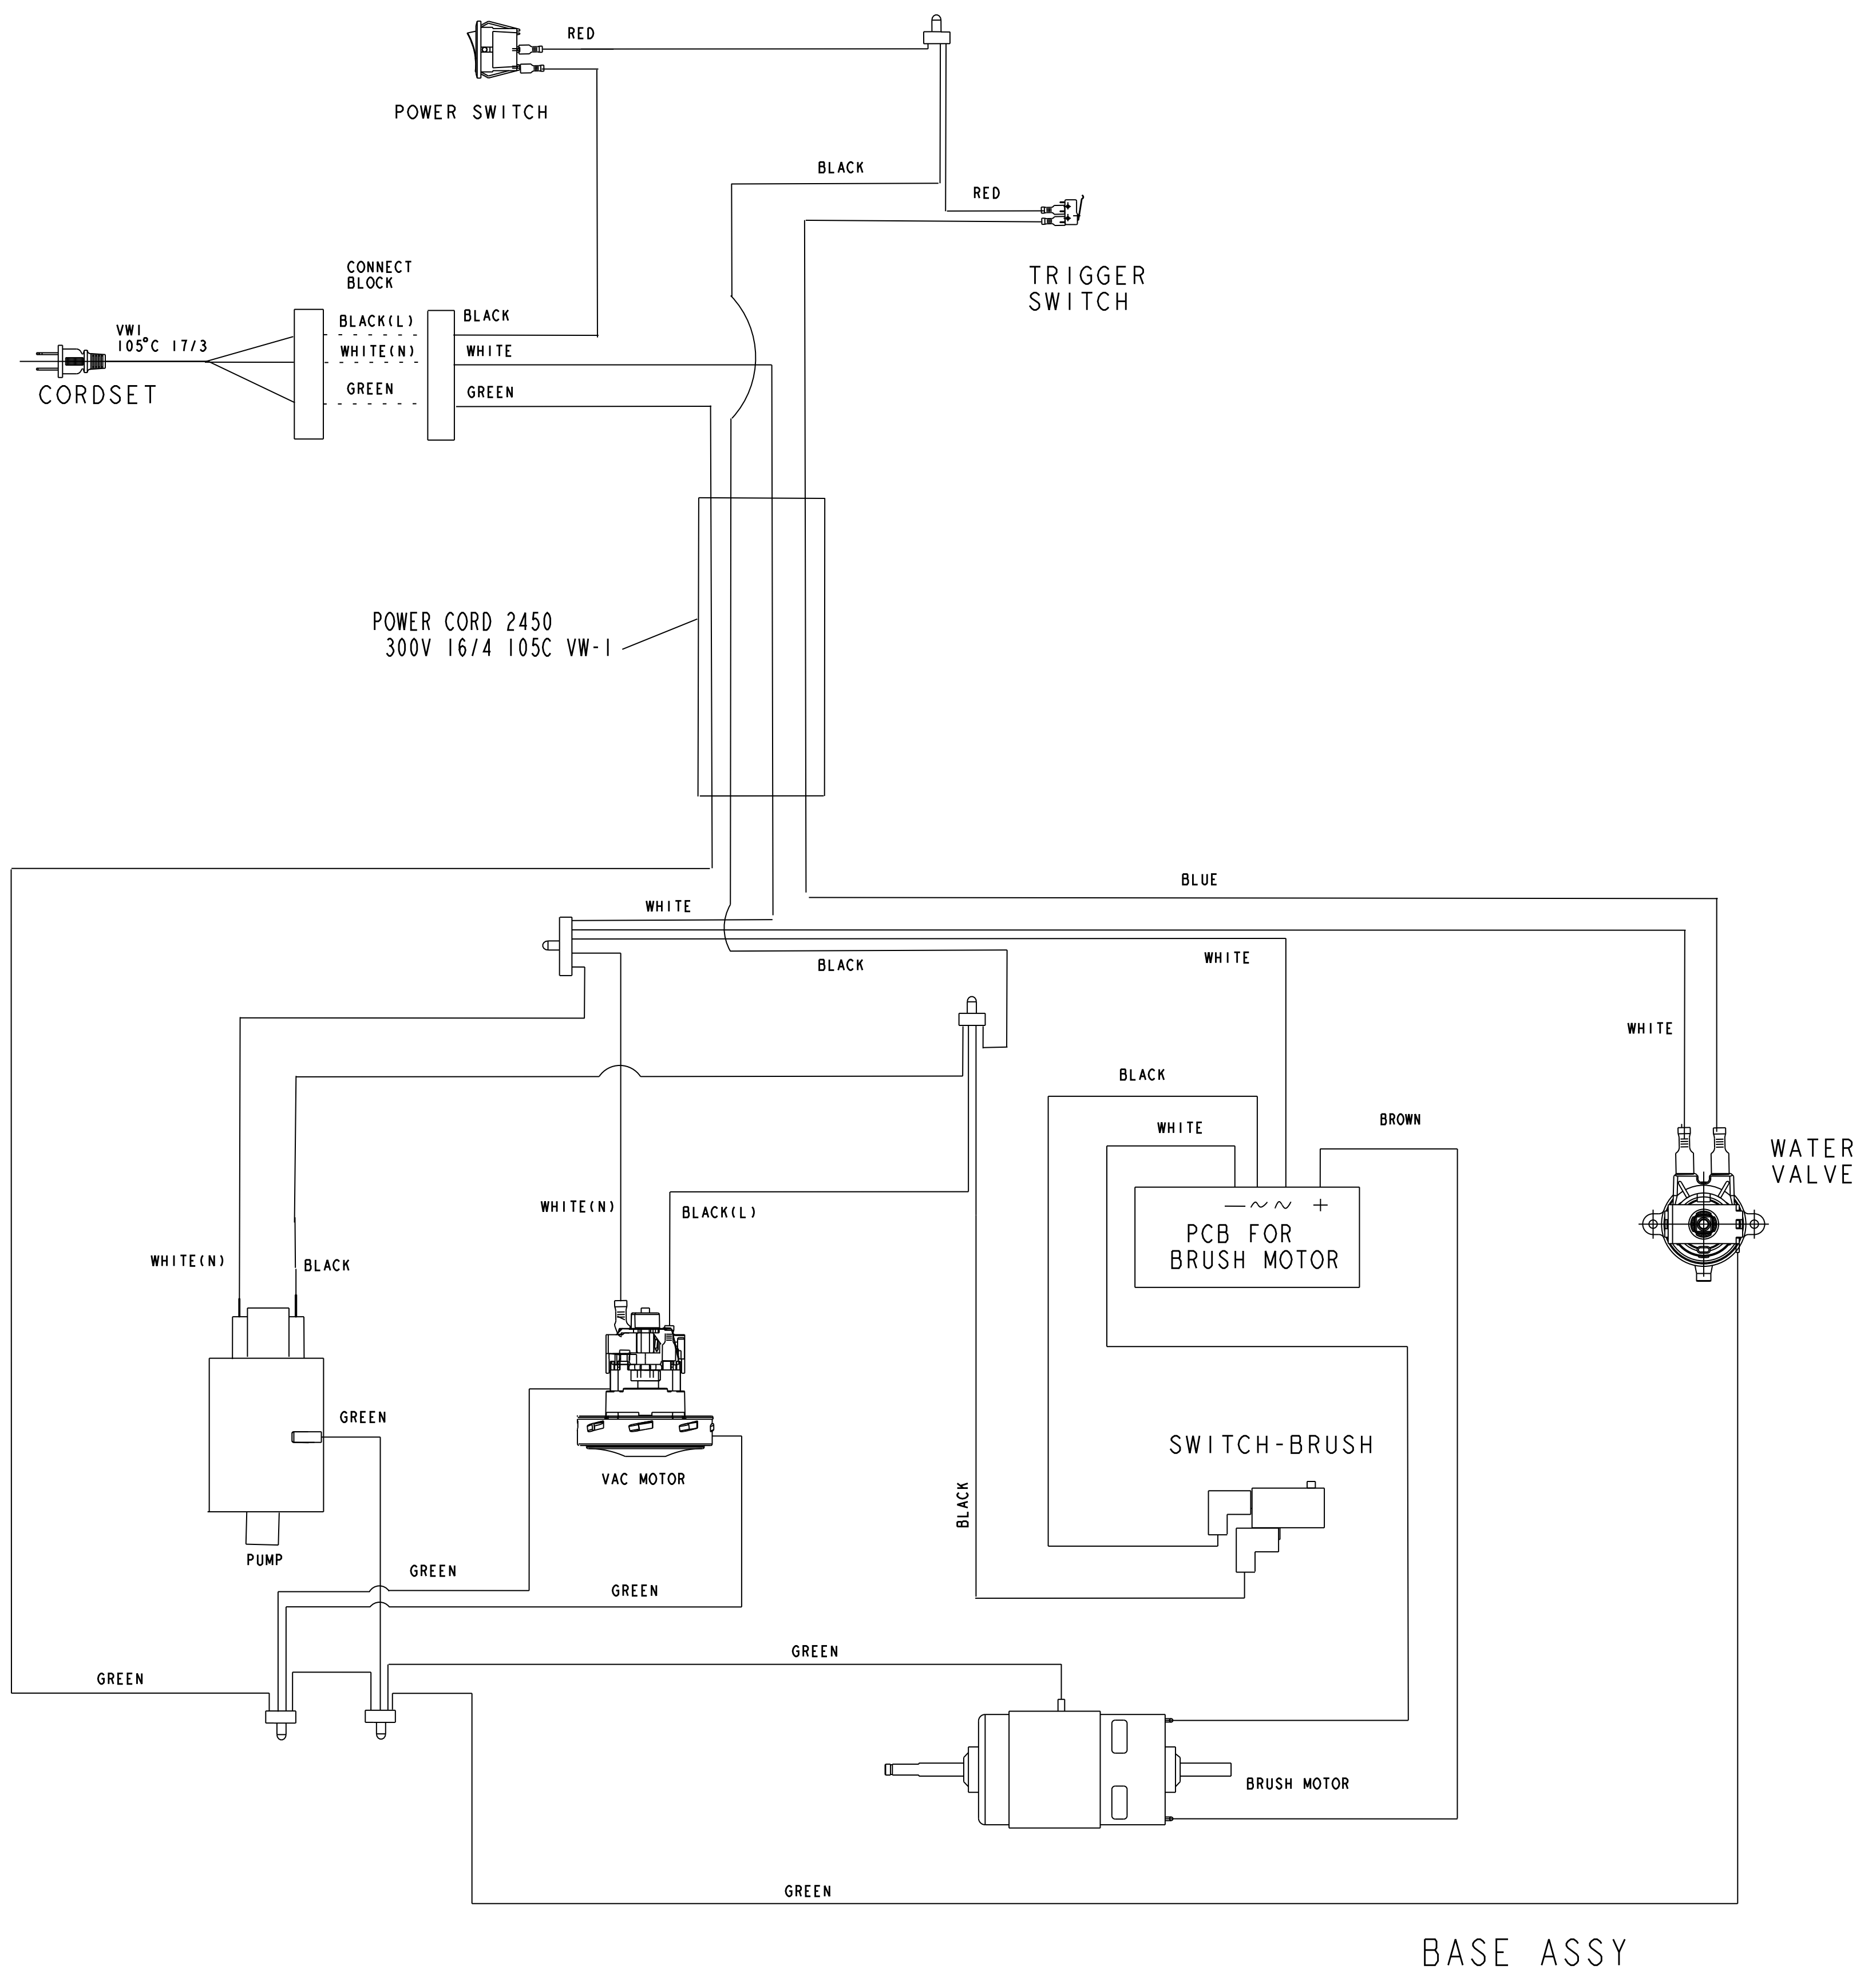

Big Green Clean Machine Rental

BG10 Series

KEY	PART NO	DESCRIPTION	KEY	PART NO	DESCRIPTION
1	2037449	Water Seperator Assembly - Green	28	2037441	Lower Handle Detent Assembly - Green
1	2037521	Water Seperator Assembly - Purple	28	2037520	Lower Handle Detent Assembly - Purple
2	2037450	Water Seperator Handle Assembly	29	2037447	Wheel Assembly w/E-Clip
3	2037452	Dirt Tank Assembly - Green	30	2037433	Pump Assembly
3	2037517	Dirt Tank Assembly - Purple	31	2037436	Solenoid Valve
4	2037451	Float	32	2036759	Microswitch - Brush
5	2037453	Dirty Tank Gasket	33	2037431	Foot Motor Assembly
6	2037463	Upper Housing Filter Assembly	34	2037466	Brush Motor Cover Assembly
7	2037468	Vac Motor Duct Gasket	35	2037434	Circuit Board Assembly - Foot Motor
8	2037439	Flow Indicator Assembly	36	2037469	Base Roller
9	2037455	Clean Tank Cap Assembly	37	2037530	Nozzle Assembly
10	2036675	Cap & Insert Assembly - Water Tank	38	2037462	Brush Carriage Assembly
11	2036679	Autoload Gasket	39	2037459	Brush Endcap
12	2037454	Clean Tank Assembly	40	2037458	Brush
12	2037518	Clean Tank Assembly - Purple	41	2037470	Brush Carriage Clip
13	2036654	6" Upholstery Tool - Clear Lens	42	2037460	Belt
13	2037444	6" Upholstery Tool - Opaque Lens	43	2037461	Brush Carriage Plate Assembly
14	2037443	Hose Assembly w/Screwed on 6" Tool	44	2037741	Nozzle Assembly Body
14	2037523	Hose Assembly (No Tool Attachment)	xx	2037438	Internal Tubing - 3 feet
14	2037524	Hose Assembly w/Deep Reach Tool	xx	2037442	Hose Bag
15	2037446	Handle Assembly w/Hour Meter - Green	xx	2037467	Special Screw Pack
15	2037522	Handle Assembly w/Hour Meter - Purple	xx	2037516	Black Deep Reach Tool (picture)
16	2037464	Spray Trigger			
17	2037448	Handle Grip Assembly (1)			
18	2037435	On/Off Switch			
19	2037437	Hour Meter Assembly			
20	2037445	Cord Assembly			
21	2037440	Upper Handle Detent Assembly - Green			
21	2037519	Upper Handle Detent Assembly - Purple			
22	2037432	Vacuum Motor Assembly			
23	2037465	Motor Mount Assembly			
24	2037456	Nozzle Gasket			
25	2037457	Nozzle Assembly			
26	2037429	Receiver Screen			
27	2037430	Spray Tip w/Screw			
Bissell Commercial (U.S.) Phone: 1-800-242-1378 Fax: 1-877-672-4566 bissellcommercial.com					

BG10 Wiring

HANDLE ASSY

BASE ASSY